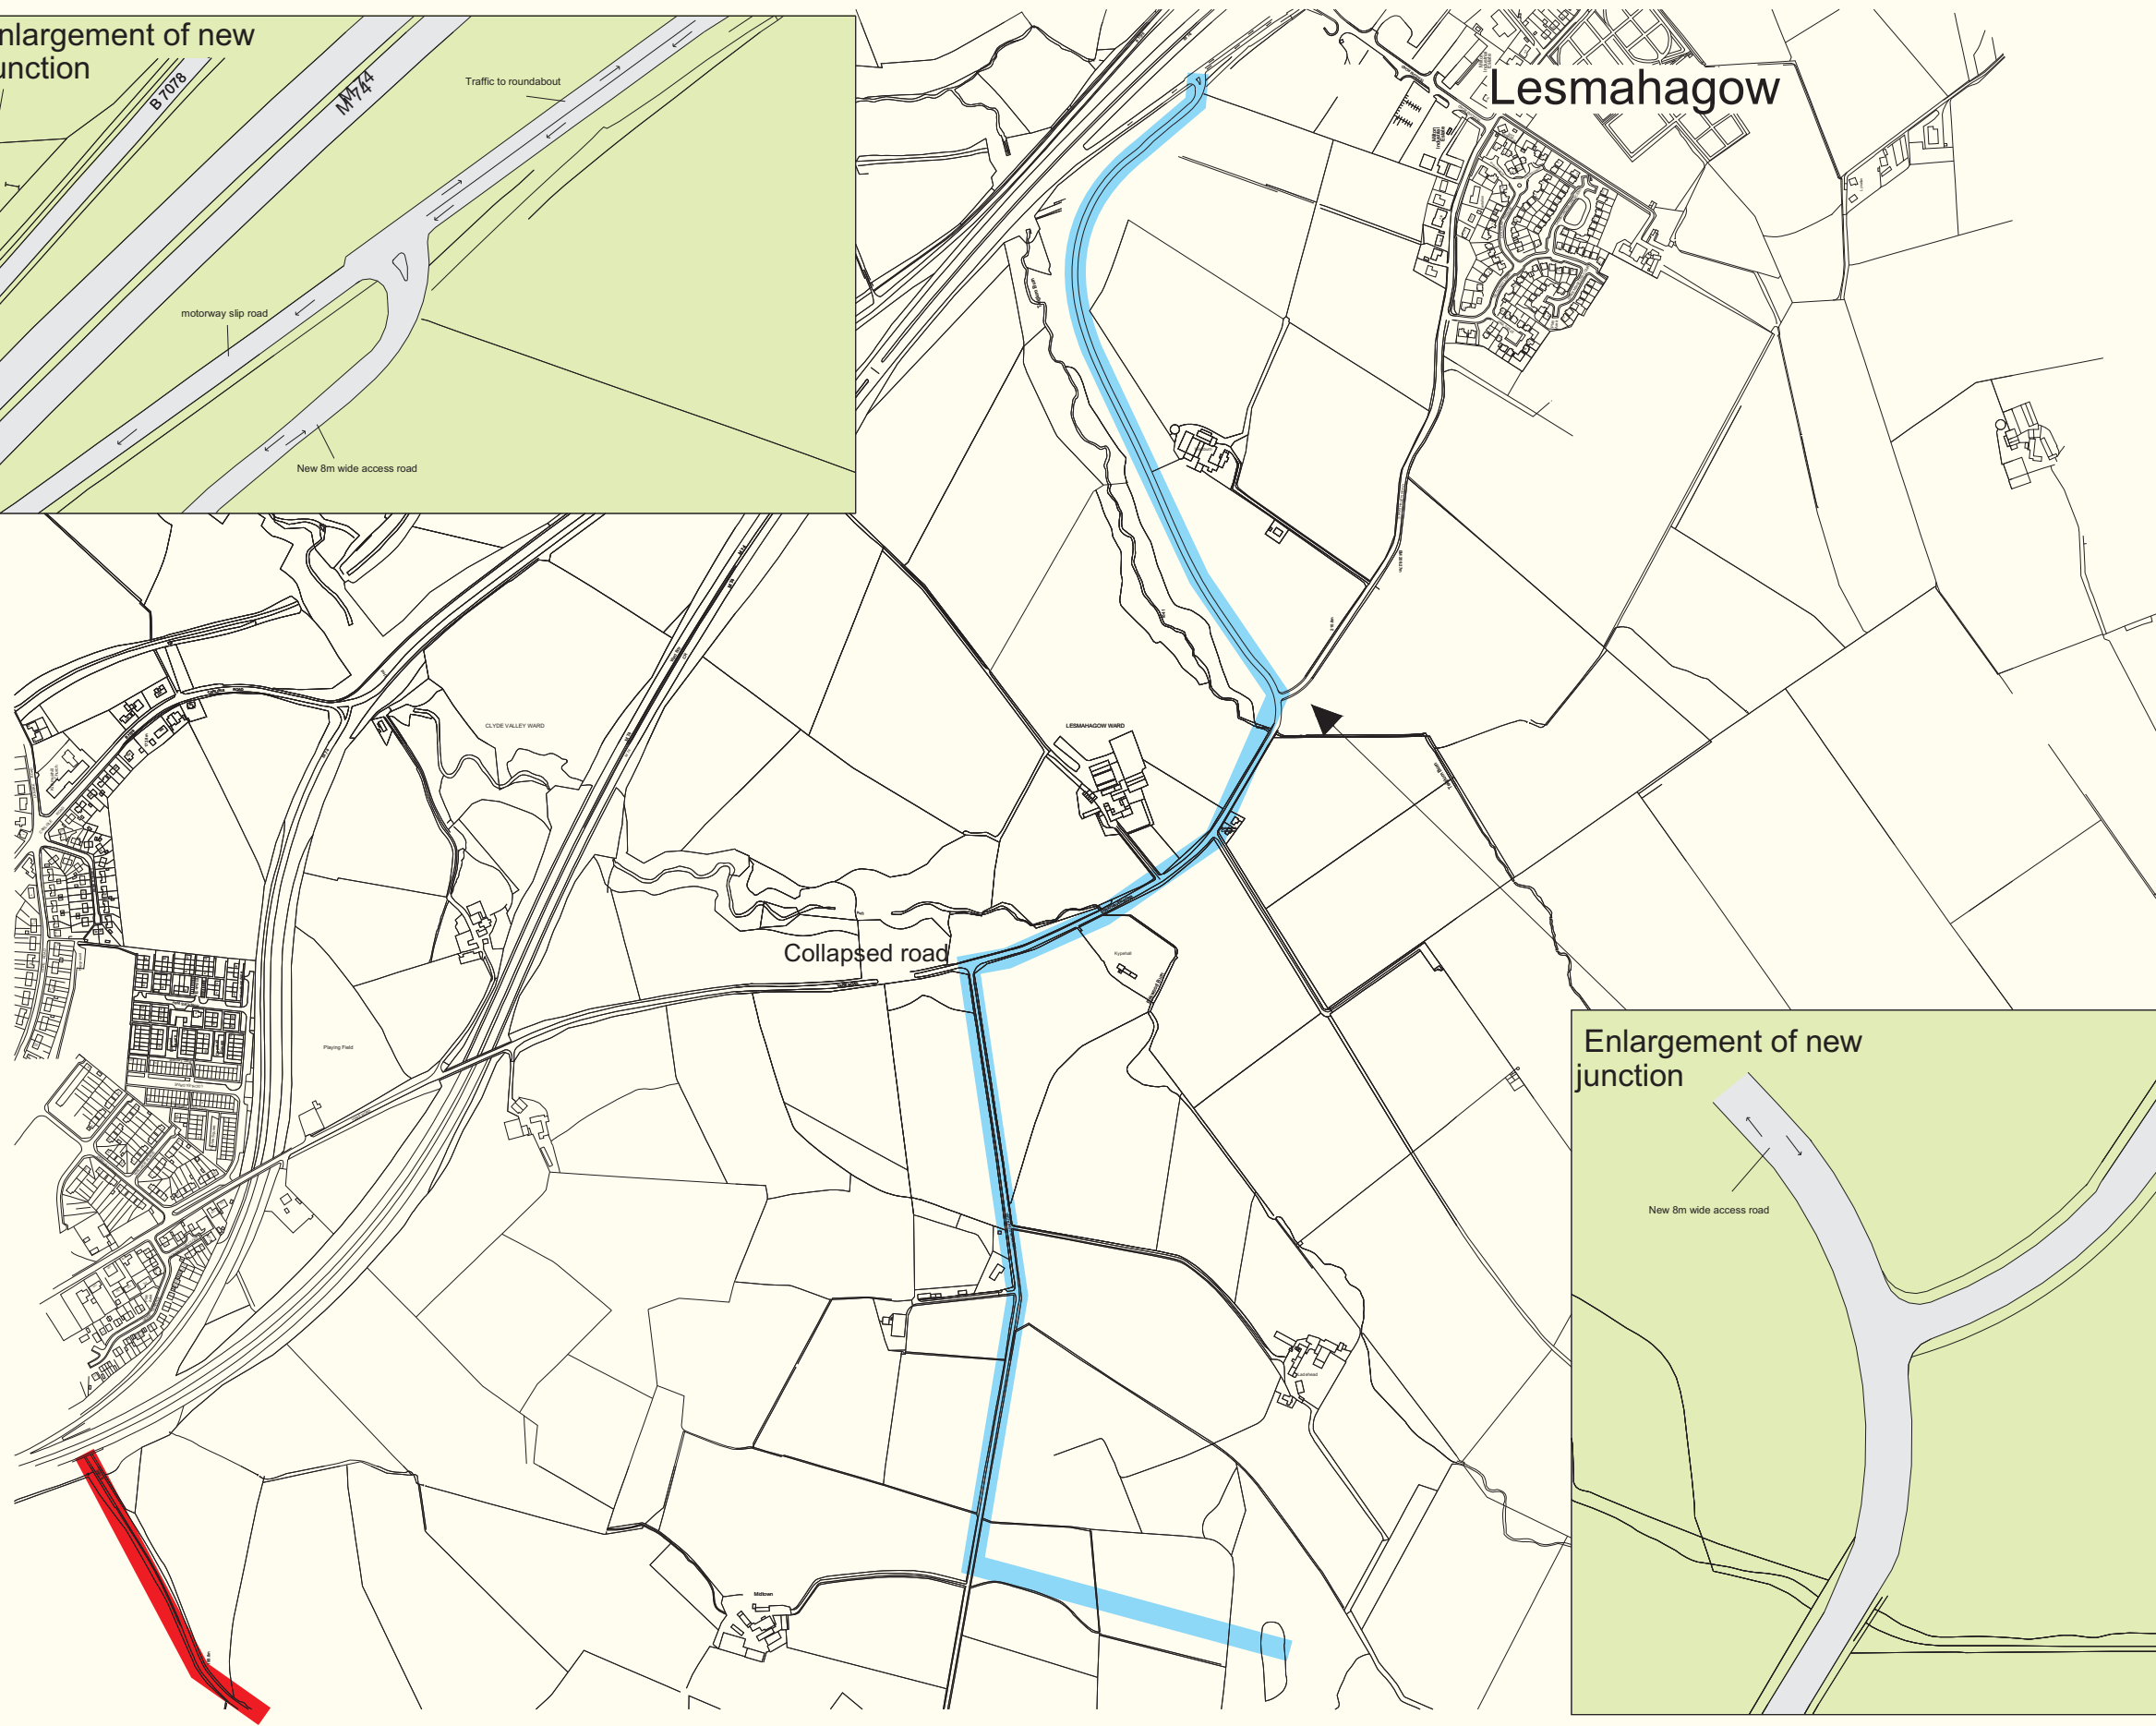

Enlargement of new junction

Lesmahagow

Enlargement of new junction

Ian Reid
114 Strathaven Road
Lesmahagow
ML11 0DW
tel: 07590331970

Alternative Routes From Dunduff Quarry

Current route
Alternative route

Project	Dunduff	Sheet
Date	12/06/10	A1, A3, A4
Scale	nts	