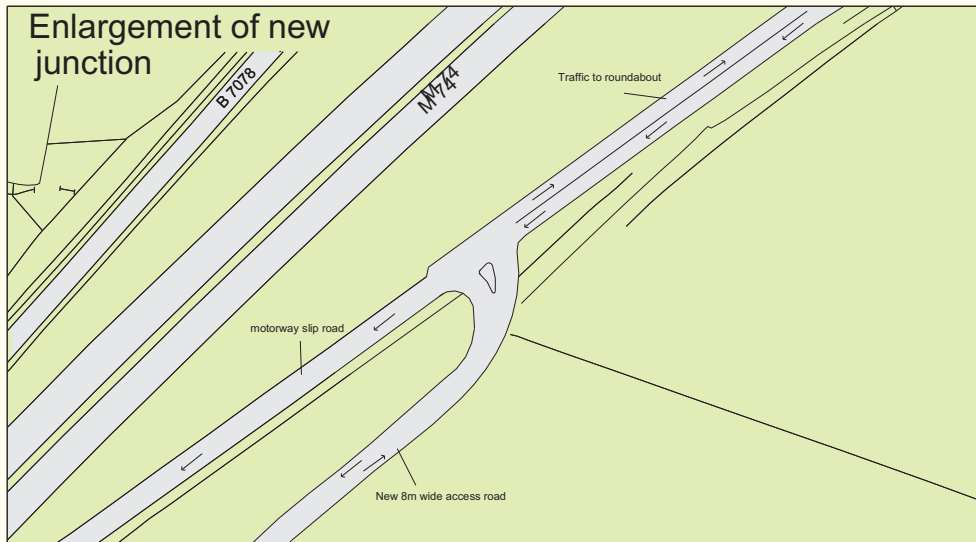

Enlargement of new junction

Lesmahagow

Enlargement of new junction

Ian Reid
114 Strathaven Road
Lesmahagow
ML11 0DW
tel: 07590331970

Alternative Routes From Dunduff Quarry

Current route
Alternative route

Project	Dunduff	Sheet
Date	12/06/10	A1, A3, A4
Scale	nts	