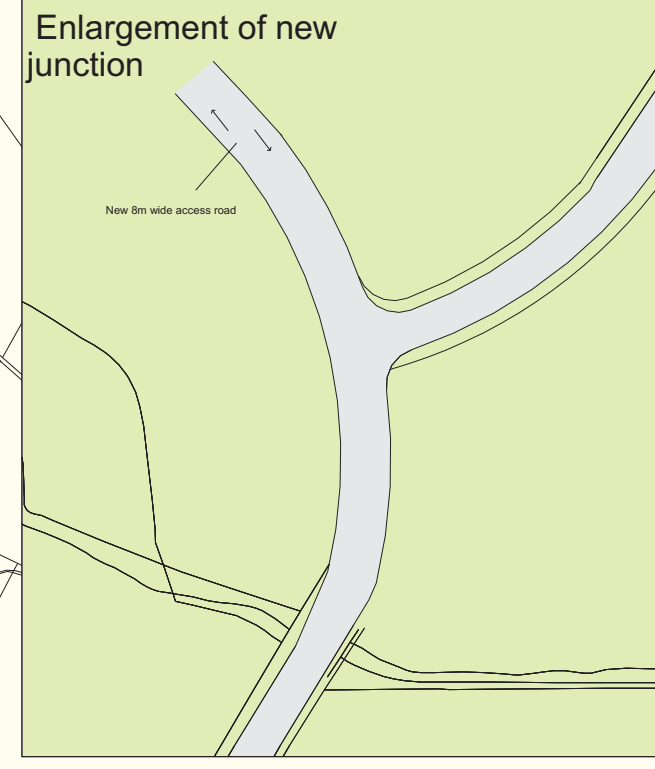

Enlargement of new junction

Lesmahagow

Enlargement of new junction

Ian Reid
114 Strathaven Road
Lesmahagow
ML11 0DW
tel: 07590331970

Alternative Routes From Dunduff Quarry

Current route
Alternative route

Project	Dunduff	Sheet
Date	12/06/10	A1, A3, A4
Scale	nts	